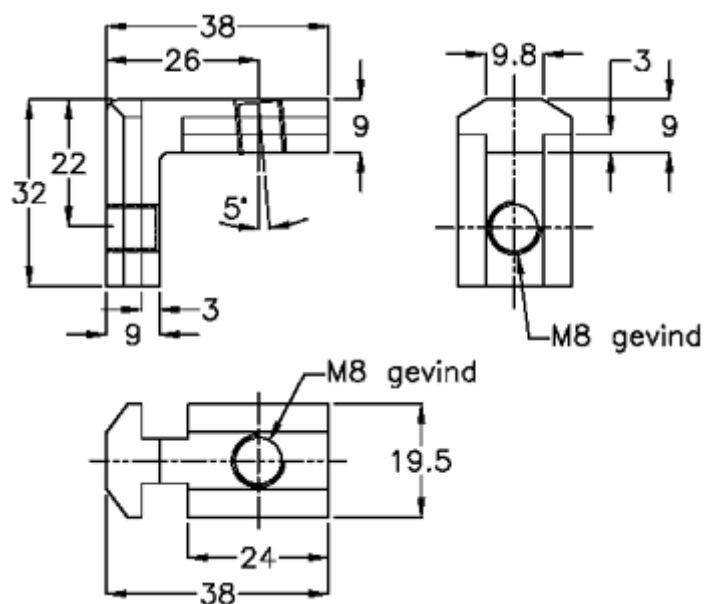

Data Sheet

Article number: 0581421040

Description: Hepco MCS 1-242-1040
Interior Bracket 32x38

Measures

Size = 32x38

Weight (kg) = 0.30